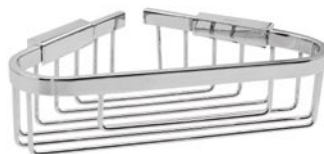

A PLACE FOR EVERYTHING

... mit spezieller Schraubenabdeckung
... with screw cover plate

Art. 030534

Ablage
Messing, verchromt
Shelf
Brass, chrome finish

Art. 030532

Ablage
Messing, verchromt
Shelf
Brass, chrome finish

Art. 030531

Eck-Ablage
Messing, verchromt
Corner Shelf
Brass, chrome finish

Art. 030533

Eck-Ablage
Messing, verchromt
Corner Shelf
Brass, chrome finish

A PLACE FOR EVERYTHING

Art. 030464

Seifenkörbchen
Messing, verchromt
Soap Basket
Brass, chrome finish