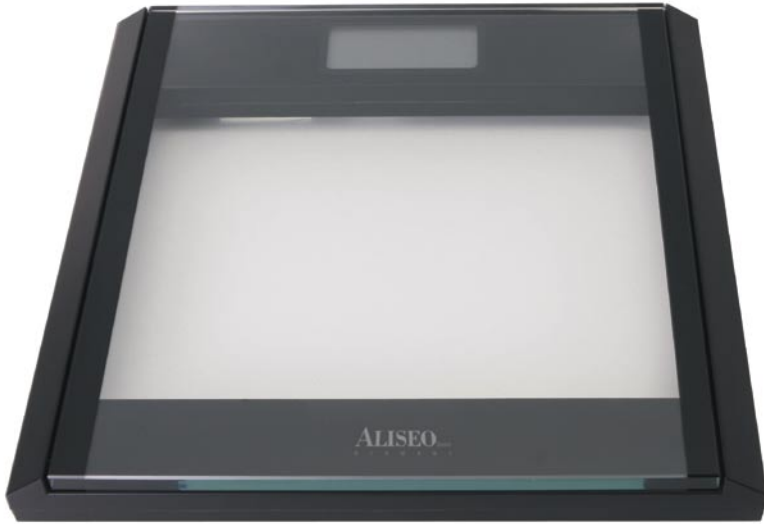

Mechanical - Extra Large
 Comfortable platform
 Fog-free glass lens
 Durable construction
 Capacity max. 160 kg
 Graduation 500 g
 Display kg and lbs
 Material: metal / corrosion-
 resistant enamelled coating

Mechanical
6 mm-thick safety glass
Capacity max. 125 kg
Graduation 1 kg
Display kg and lbs
Material underpart:
Corrosion resistant
Epoxy-plastic coating

TEMPO

Art. 030544

TEMPO

Elektronisch
8-mm-starkes Sicherheitsglas
Tragkraft max. 180 kg
Teilung 100 g
Umschaltbar auf Pfund (lbs)
4 Gewichtssensoren
Automatische Abschaltung
80 x 40 mm Display-Anzeige mit blauer
Hintergrundbeleuchtung
4x AAA Batterien
Material Unterteil: ABS Kunststoff

Electronic
8 mm-thick safety glass
Capacity max. 180 kg
Graduation 100 g
Switchable to pounds (lbs)
4 integrated sensors
Auto shut-off
80 x 40 mm LCD display
with blue backlight
4x AAA batteries
Material underpart: ABS plastic