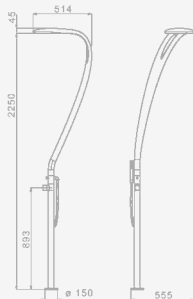

COBRA

Freistehende Duschsäule
mit Handbrause und Schlauch
Kunststoffdüsen
'Easy Clean System'
Material: Karbon / Messing
Oberfläche: schwarz / verchromt

Free standing shower station
With hand shower and hose
Plastic nozzles
Easy Clean System
Material: Carbon / brass
Finish: black / chrome