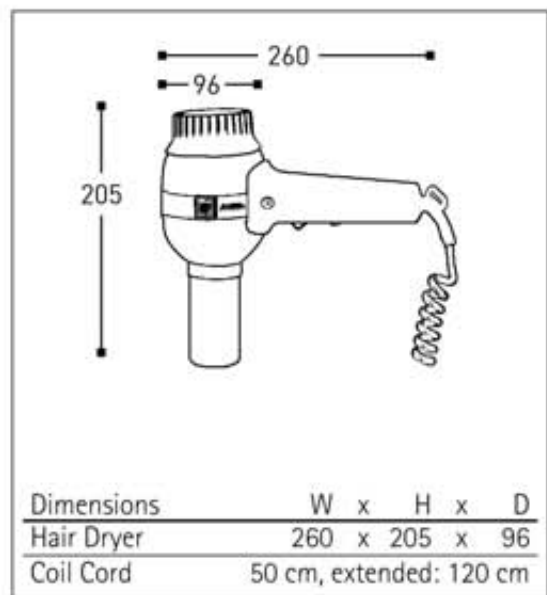

Cleaning Instructions - Hair Dryer:

- Disconnect the hand dryer from the power supply.
- Wipe the case of the hairdryer with a damp (NOT wet) cloth.
- Polish with a dry cotton cloth.