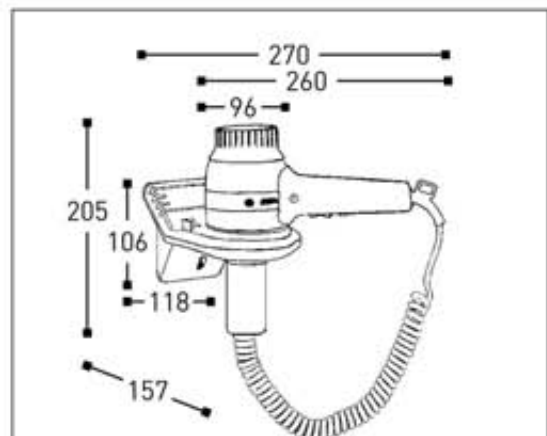

▶ Hard wire application:

Code	Colour	Heat / Speed Settings
010345	chrome/black	500/1000 W

▶ With additional cord and plug for plug-in application:

Code	Colour	Heat / Speed Settings
010346	chrome/black	500/1000 W

Cleaning Instructions - Hair Dryer:

- Disconnect the hand dryer from the power supply.
- Wipe the case of the hairdryer with a damp (NOT wet) cloth.
- Polish with a dry cotton cloth.

Dimensions in mm	W	x	H	x	D
Hair Dryer	260	x	205	x	96
Holder	118	x	106	x	157
Complete (incl.Coil Cord)	270	x	380	x	157
Coil Cord	50 cm, extended: 120 cm				