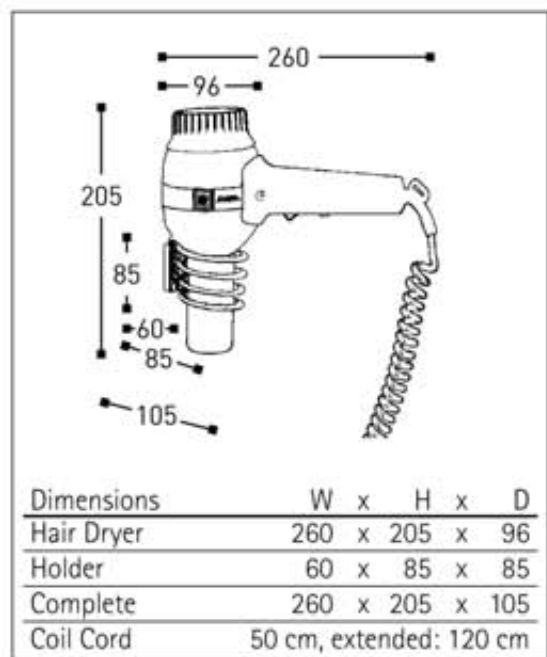

Cleaning Instructions - Hair Dryer:

- Disconnect the hand dryer from the power supply.
- Wipe the case of the hairdryer with a damp (NOT wet) cloth.
- Polish with a dry cotton cloth.