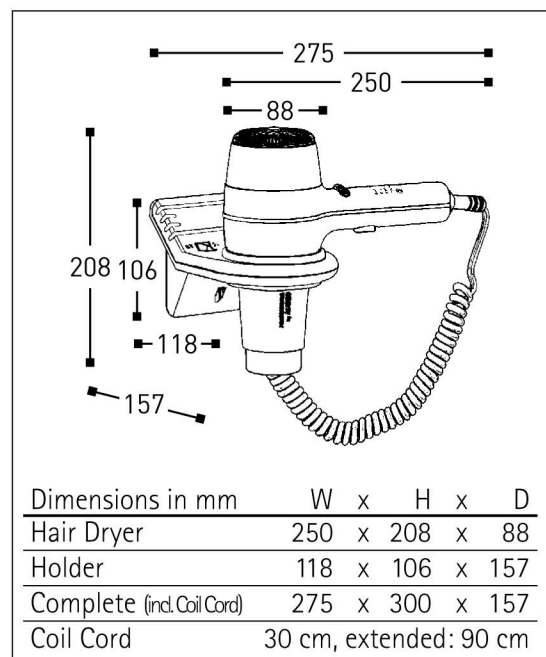

Cleaning Instructions - Hair Dryer:

- Disconnect the hand dryer from the power supply.
- Wipe the case of the hairdryer with a damp (NOT wet) cloth.
- Polish with a dry cotton cloth.