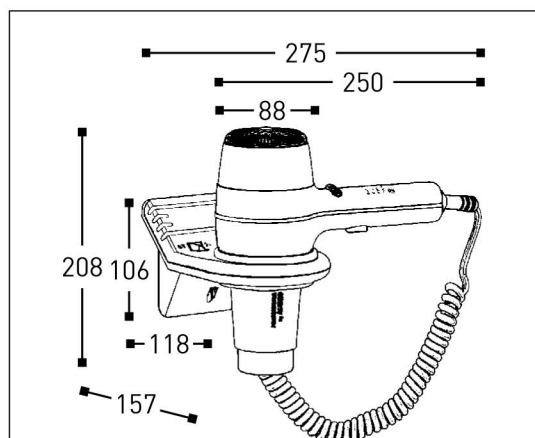

▶ Hard wire application:

Code	Colour	Heat / Speed Settings
010008	white/grey	450/800/1200 W

▶ With additional cord and plug for plug-in application:

Code	Colour	Heat / Speed Settings
010025	white/grey	450/800/1200 W

Cleaning Instructions - Hair Dryer:

- Disconnect the hand dryer from the power supply.
- Wipe the case of the hairdryer with a damp (NOT wet) cloth.
- Polish with a dry cotton cloth.

Dimensions in mm	W	x	H	x	D
Hair Dryer	250	x	208	x	88
Holder	118	x	106	x	157
Complete (incl.Coil Cord)	275	x	300	x	157
Coil Cord	30 cm, extended: 90 cm				