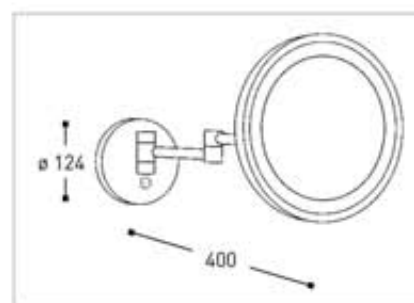

LED CITY LIGHT - DOWNTOWN

- Double sided LED - lighting
- Maintenance free - 50.000 h lifespan
- Single arm
- 2 mirrors: plain and 3 x magnification
- Class I
- 120-240 V

► Hard wire application:

Code	Version	
020684	chrome	ø 215 mm

LED CITY LIGHT

- LED - Technology
- Flat screen design
- Maintenance free - 50.000 h lifespan
- Energy saving
- Brighter focused light
- Twin arm
- 3 x magnification
- Vertical and swing adjustments
- Class I
- 120-240 V

► Hard wire application:

Code	Version	
020657	chrome	ø 250 mm

Cleaning Instructions - Magnifying Mirrors:

- **Mirror Lens**
Wipe down with a light solution of soap suds. Do NOT use sponges or cloths that may damage the surface. Wipe with a damp cloth. Polish with a dry soft cotton cloth.
- **Chrome Trim & Arms**
Do NOT use any cleaners containing acids, ammonia or abrasives. The use of such products even in a diluted form may damage the finish.