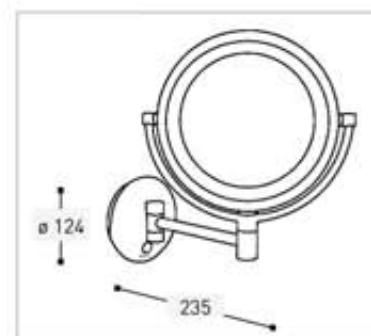

LED CITY LIGHT - DOWNTOWN

- Double sided LED - lighting
- Maintenance free - 50.000 h lifespan
- Single arm
- 2 mirrors: plain and 3 x magnification
- Class I
- 120-240 V

► Hard wire application:

Code	Version	
020684	chrome	ø 215 mm