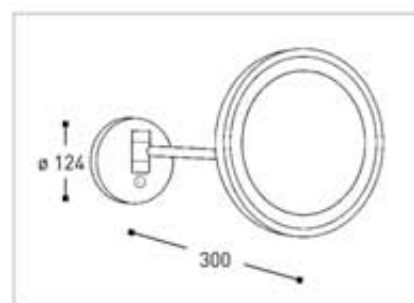

Cleaning Instructions - Magnifying Mirrors:

- **Mirror Lens**
  Wipe down with a light solution of soap suds. Do NOT use sponges or cloths that may damage the surface. Wipe with a damp cloth. Polish with a dry soft cotton cloth.
- **Chrome Trim & Arms**
  Do NOT use any cleaners containing acids, ammonia or abrasives. The use of such products even in a diluted form may damage the finish.