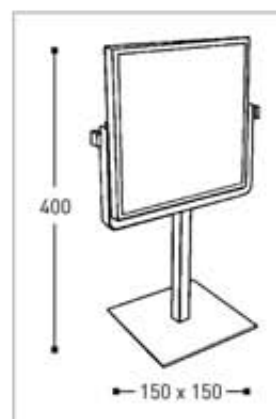

COSMO CUBIK

- Free standing
- 2 mirrors: plain and 3x magnification

Code	Version	
020603	chrome	200 x 200 mm

Cleaning Instructions - Magnifying Mirrors:

- **Mirror Lens**
  Wipe down with a light solution of soap suds. Do NOT use sponges or cloths that may damage the surface. Wipe with a damp cloth. Polish with a dry soft cotton cloth.
- **Chrome Trim & Arms**
  Do NOT use any cleaners containing acids, ammonia or abrasives. The use of such products even in a diluted form may damage the finish.