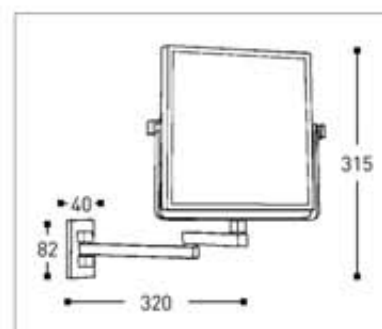

COSMO CUBIK

- Twin arm
- 2 mirrors: plain and 3x magnification
- Covered backplate

Code	Version	
020604	chrome	200 x 200 mm

Cleaning Instructions - Magnifying Mirrors:

- **Mirror Lens**
Wipe down with a light solution of soap suds. Do NOT use sponges or cloths that may damage the surface. Wipe with a damp cloth. Polish with a dry soft cotton cloth.
- **Chrome Trim & Arms**
Do NOT use any cleaners containing acids, ammonia or abrasives. The use of such products even in a diluted form may damage the finish.