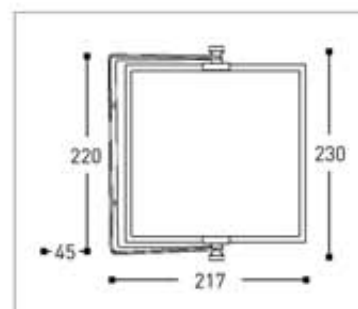

COSMO CUBIK

- Wall mount
- 2 mirrors: plain and 3x magnification

Code	Version	
020608	chrome	200 x 200 mm

Cleaning Instructions - Magnifying Mirrors:

- **Mirror Lens**
Wipe down with a light solution of soap suds. Do NOT use sponges or cloths that may damage the surface. Wipe with a damp cloth. Polish with a dry soft cotton cloth.
- **Chrome Trim & Arms**
Do NOT use any cleaners containing acids, ammonia or abrasives. The use of such products even in a diluted form may damage the finish.