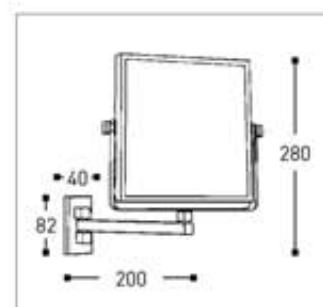

Cleaning Instructions - Magnifying Mirrors:

- **Mirror Lens**
  Wipe down with a light solution of soap suds. Do NOT use sponges or cloths that may damage the surface. Wipe with a damp cloth. Polish with a dry soft cotton cloth.
- **Chrome Trim & Arms**
  Do NOT use any cleaners containing acids, ammonia or abrasives. The use of such products even in a diluted form may damage the finish.