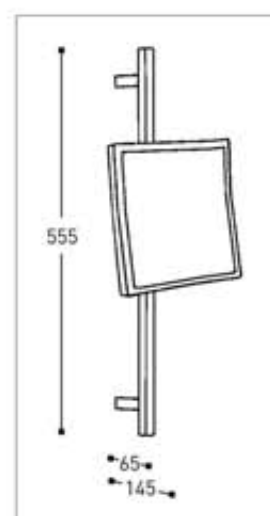

COSMO CUBIK

- Single arm
- 2 mirrors: plain and 3x magnification
- Covered backplate

Code	Version	
020605	chrome	200 x 200 mm

Cleaning Instructions - Magnifying Mirrors:

- **Mirror Lens**
Wipe down with a light solution of soap suds. Do NOT use sponges or cloths that may damage the surface. Wipe with a damp cloth. Polish with a dry soft cotton cloth.
- **Chrome Trim & Arms**
Do NOT use any cleaners containing acids, ammonia or abrasives. The use of such products even in a diluted form may damage the finish.

COSMO CUBIK

- Wall bar 'Quarzo'
- 3x magnification
- Full pivotal adjustment
- Covered backplate

Code	Version	
020577	chrome	215 x 215 mm

Cleaning Instructions - Magnifying Mirrors:

- **Mirror Lens**
Wipe down with a light solution of soap suds. Do NOT use sponges or cloths that may damage the surface. Wipe with a damp cloth. Polish with a dry soft cotton cloth.
- **Chrome Trim & Arms**
Do NOT use any cleaners containing acids, ammonia or abrasives. The use of such products even in a diluted form may damage the finish.